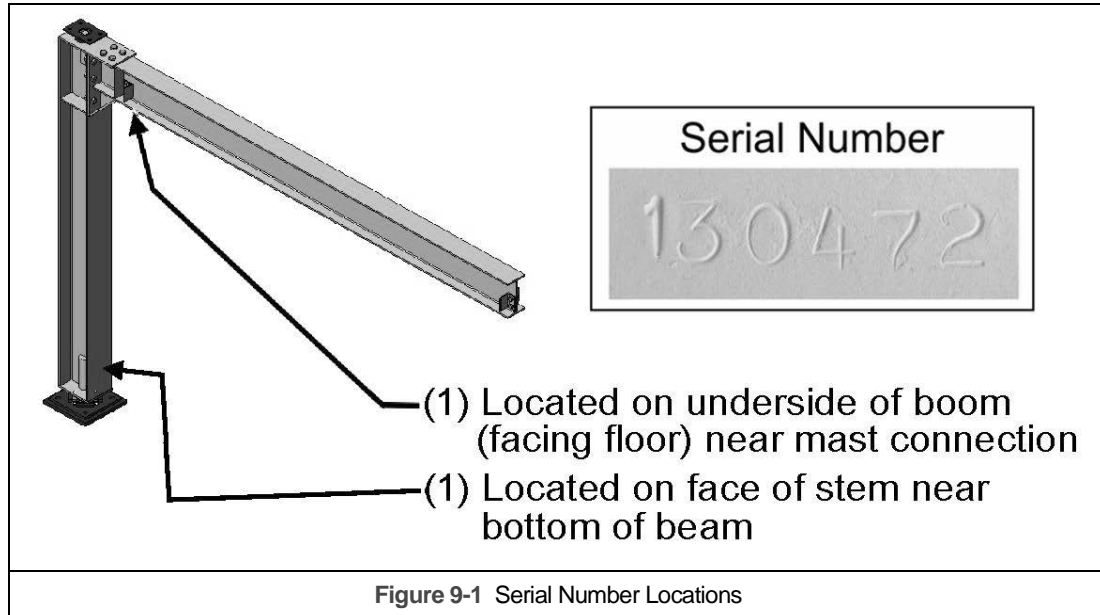

9.0 Parts Information

When ordering Parts, please provide the crane serial number which is stamped into each crane part (see **Figure 9-1**). The serial number is also located underneath the “Tiger Track” logo.

The parts list is arranged into the following sections:

Section	Page
9.1 Jib Crane Parts.....	22
9.2 Labels.....	24