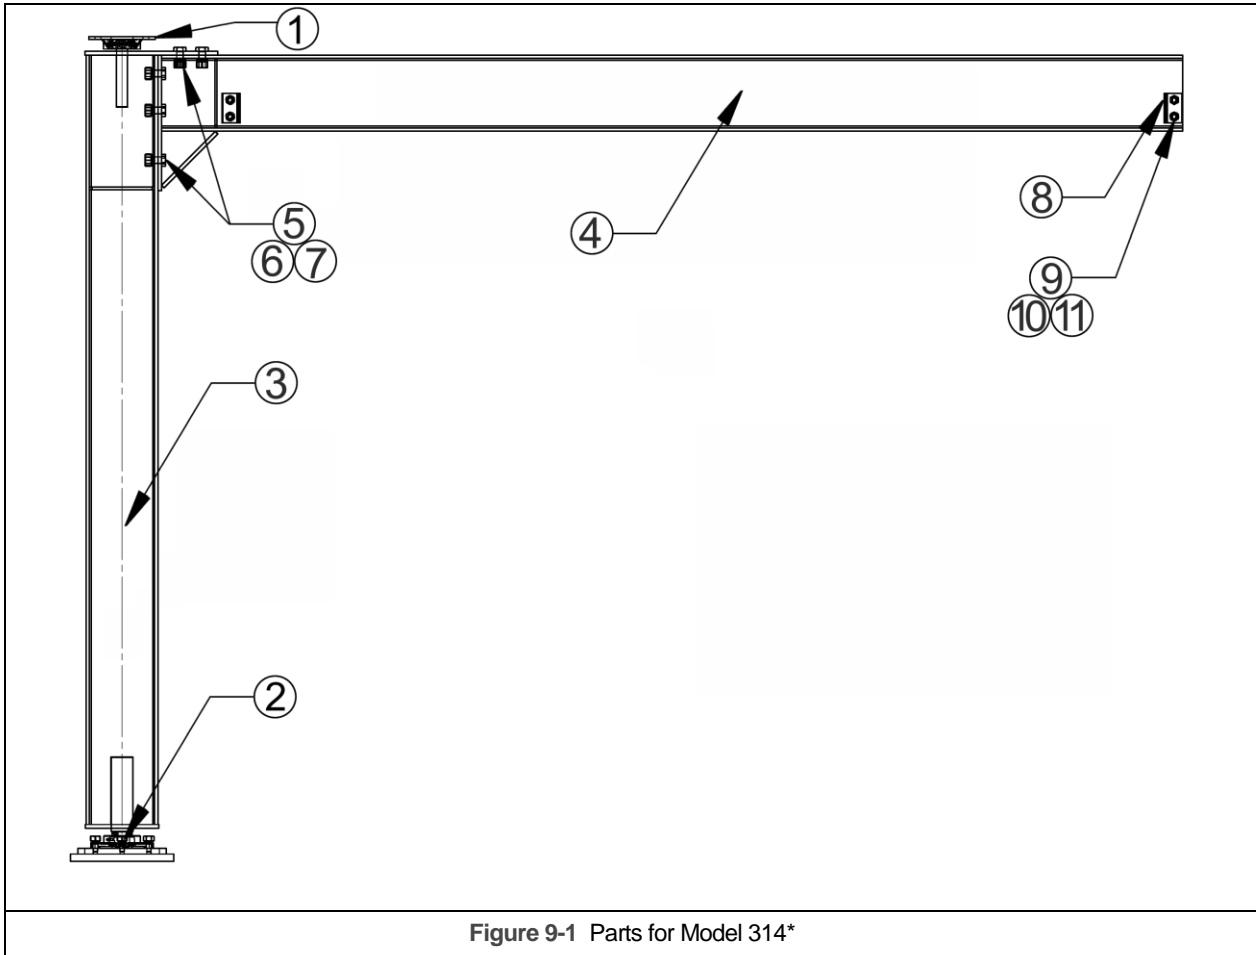

9.1 Jib Crane Parts

*This figure is for reference only and your specific crane may be different

9.1 Jib Crane Parts

FIGURE NO.	DESCRIPTION*	QTY	½ TON		1 TON		2 TON	
			10-14' SPAN	15'-20' SPAN	10-14' SPAN	15'-20' SPAN	10-14' SPAN	15'-20' SPAN
1	Top Fitting	1	TT0601401A					TT0601411A
2	Bottom Fitting	1	TT0601403A	TT0601405A	TT0601407A	TT0601409A		TT0601413A
3	Mast	1	SEE BILL OF MATERIALS ON JIB CRANE DRAWING					
4	Boom	1						
5	Bolt	-						
6	Lock Washer	-						
7	Nut	-						
8	Trolley Stop	4						
9	Bolt	8						
10	Lock Washer	8						
11	Nut	8						

*Note: Mounting hardware is supplied by others